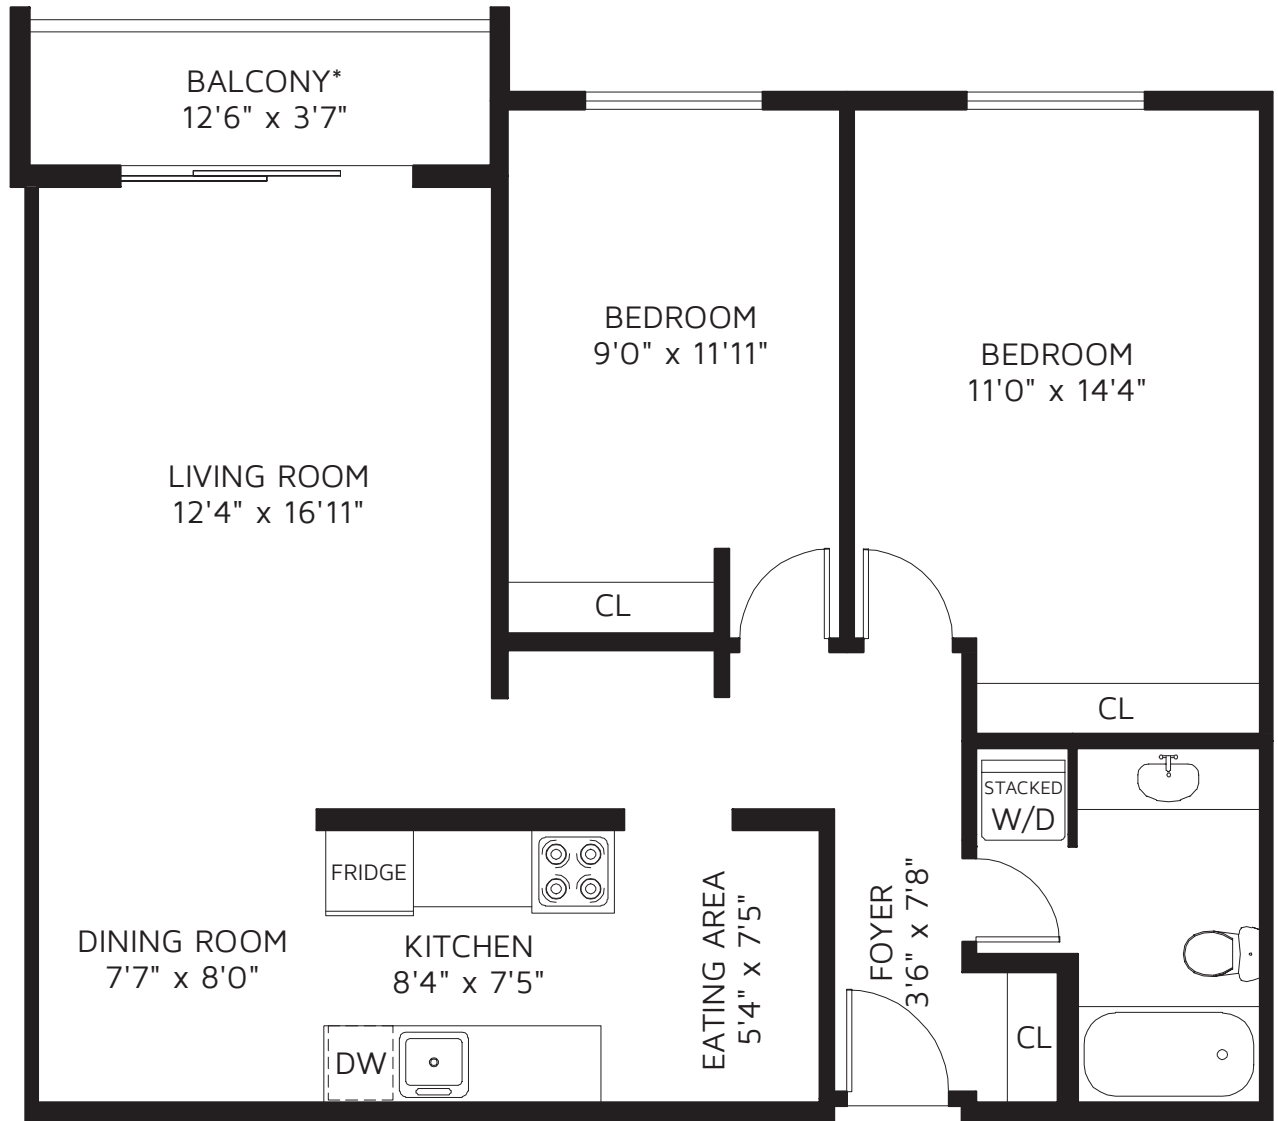

## LOUGHEED ESTATES

318 - 3921 CARRIGAN CRT,  
BURNABY, V3N 4J7

**TOTAL FINISHED AREA 919 SQ FT**

**BALCONY\* 49 SQ FT**

\*NOT INCLUDED IN OVERALL SQUARE FOOTAGE