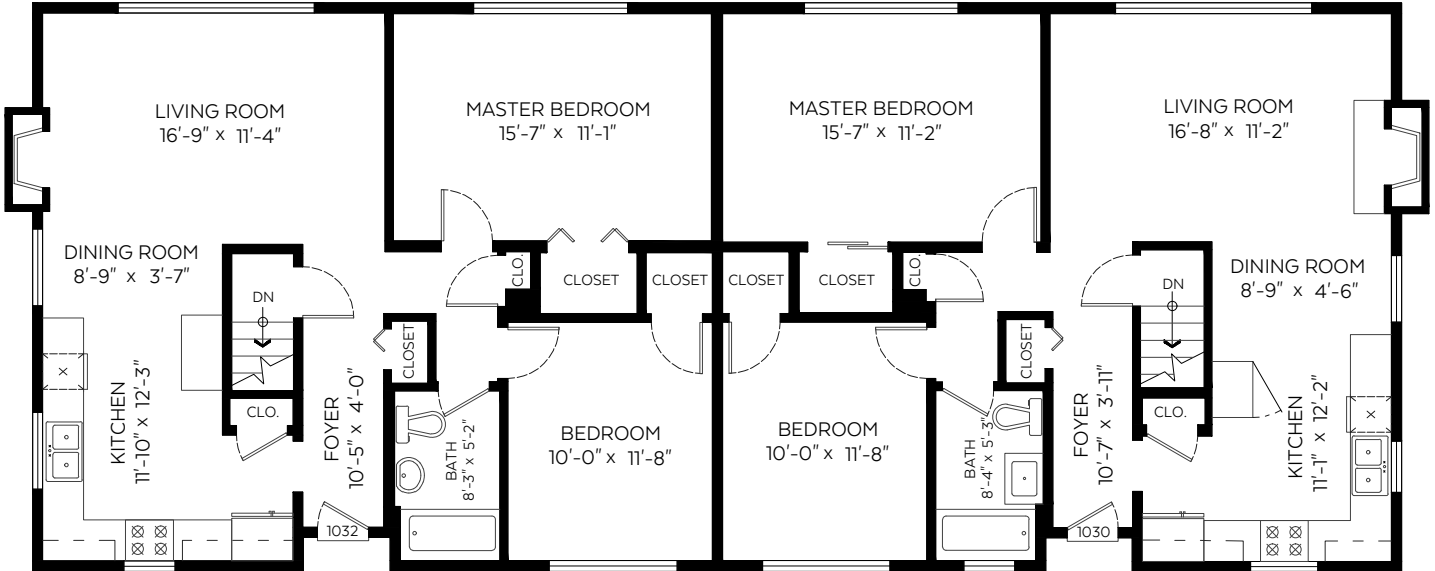

1030 Main Floor:	923 sq.ft.
1030 Lower Floor:	871 sq.ft.
1030 Total:	1,794 sq.ft.

1032 Main Floor:	925 sq.ft.
1032 Lower Floor:	879 sq.ft.
1032 Total:	1,804 sq.ft.

SCALE
 0" 5"

1032 Main Floor Plan
 Floor Area: 925 sq.ft

1030 Main Floor Plan
 Floor Area: 923 sq.ft

1032 Lower Floor Plan
 Floor Area: 879 sq.ft

1030 Lower Floor Plan
 Floor Area: 871 sq.ft