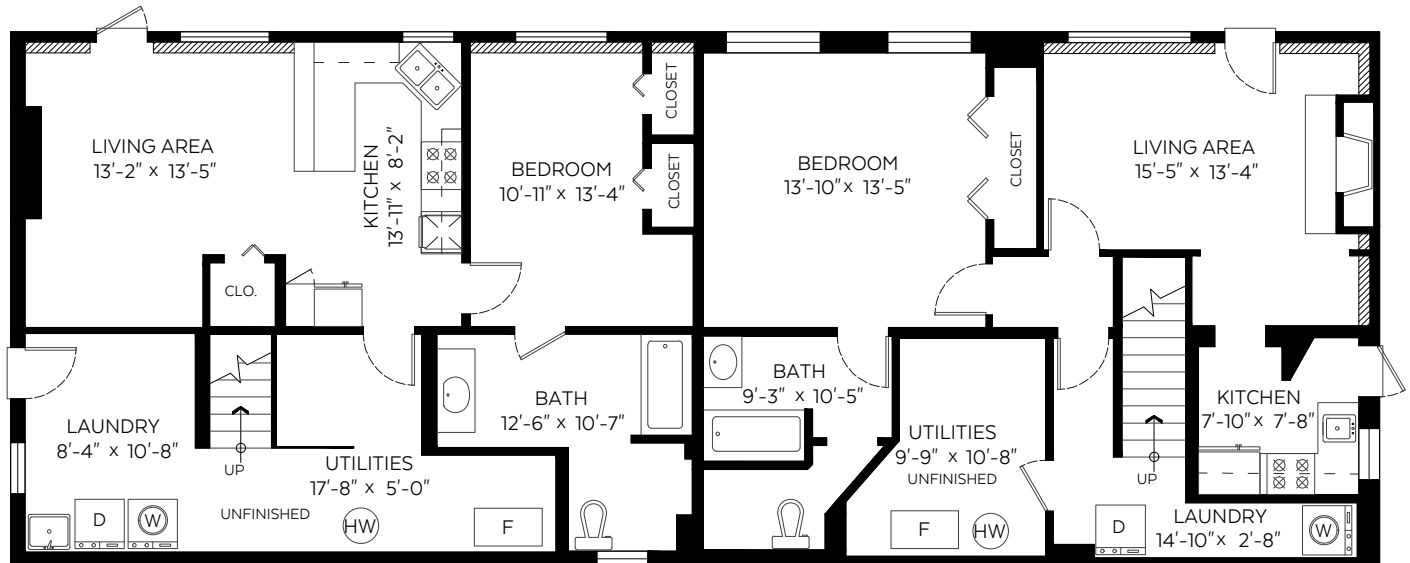

1030 Main Floor:	923 sq.ft.
1030 Lower Floor:	871 sq.ft.
1030 Total:	1,794 sq.ft.

1032 Main Floor:	925 sq.ft.
1032 Lower Floor:	879 sq.ft.
1032 Total:	1,804 sq.ft.

SCALE
 0" 5"

1032 Main Floor Plan
 Floor Area: 925 sq.ft

1030 Main Floor Plan
 Floor Area: 923 sq.ft

1032 Lower Floor Plan
 Floor Area: 879 sq.ft

1030 Lower Floor Plan
 Floor Area: 871 sq.ft