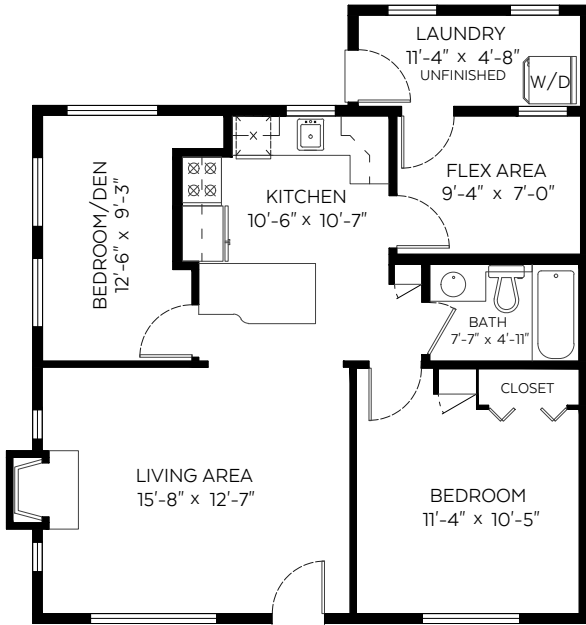

Main Floor:	1,253 sq.ft.
Lower Floor:	1,230 sq.ft.
15136 Total:	2,483 sq.ft.
15138 Suite:	813 sq.ft.

Main Floor Plan
 Floor Area: 1,253 sq.ft.

15138 Suite Plan
 Floor Area: 813 sq.ft

Lower Floor Plan
 Floor Area: 1,230 sq.ft