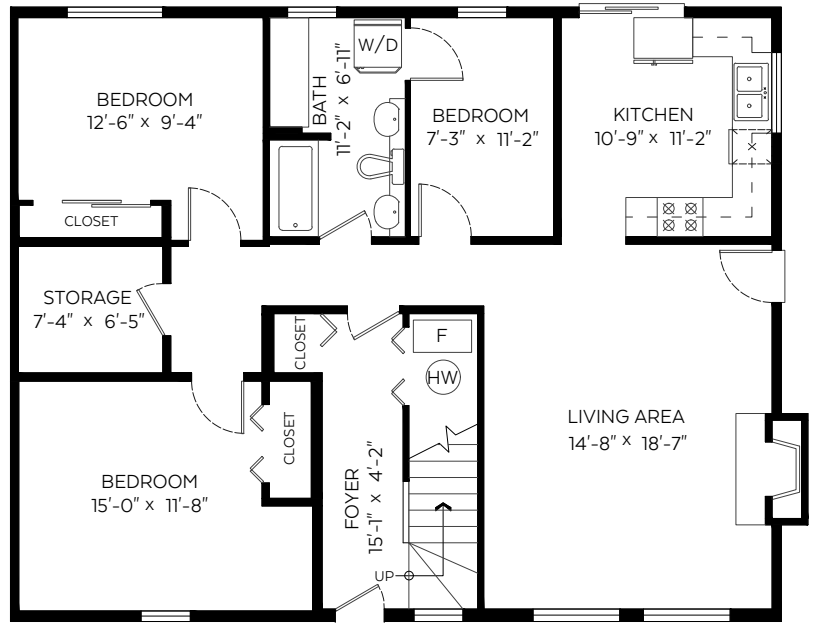

Main Floor:	1,253 sq.ft.
Lower Floor:	1,230 sq.ft.
15136 Total:	2,483 sq.ft.
15138 Suite:	813 sq.ft.

Main Floor Plan
 Floor Area: 1,253 sq.ft.

15138 Suite Plan
 Floor Area: 813 sq.ft

Lower Floor Plan
 Floor Area: 1,230 sq.ft