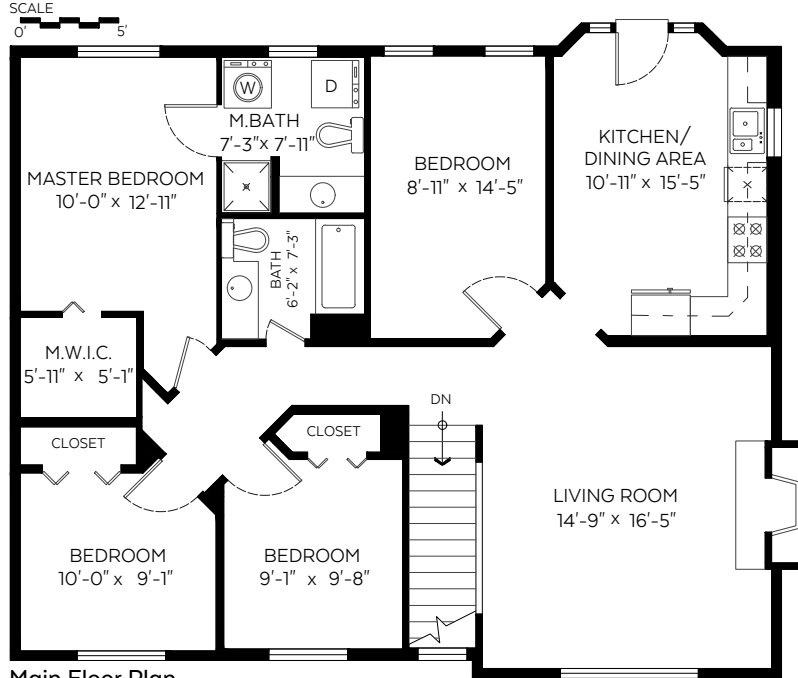

Main Floor:	1,253 sq.ft.
Lower Floor:	1,230 sq.ft.
15136 Total:	2,483 sq.ft.
15138 Suite:	813 sq.ft.

Main Floor Plan
 Floor Area: 1,253 sq.ft.

15138 Suite Plan
 Floor Area: 813 sq.ft

Lower Floor Plan
 Floor Area: 1,230 sq.ft