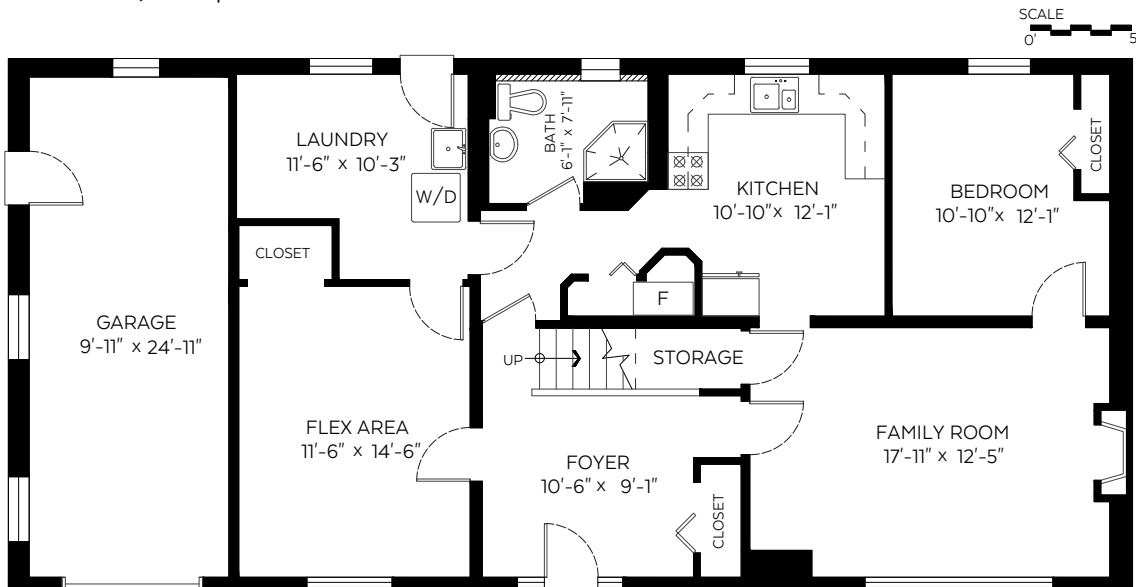

Willi Isaak

604.861.4663

Royal LePage West

willi@shaw.ca

www.willisaak.com

18899 120B Avenue,
Pitt Meadows, B.C.

Main Floor:	1,276 sq.ft.
Lower Floor:	1,185 sq.ft.
Total:	2,461 sq.ft.

Auxiliary Area

Garage:	289 sq.ft.
Deck:	473 sq.ft.

Main Floor Plan
Floor Area: 1,276 sq.ft

Lower Floor Plan
Floor Area: 1,185 sq.ft

Measured on: June 29, 2017