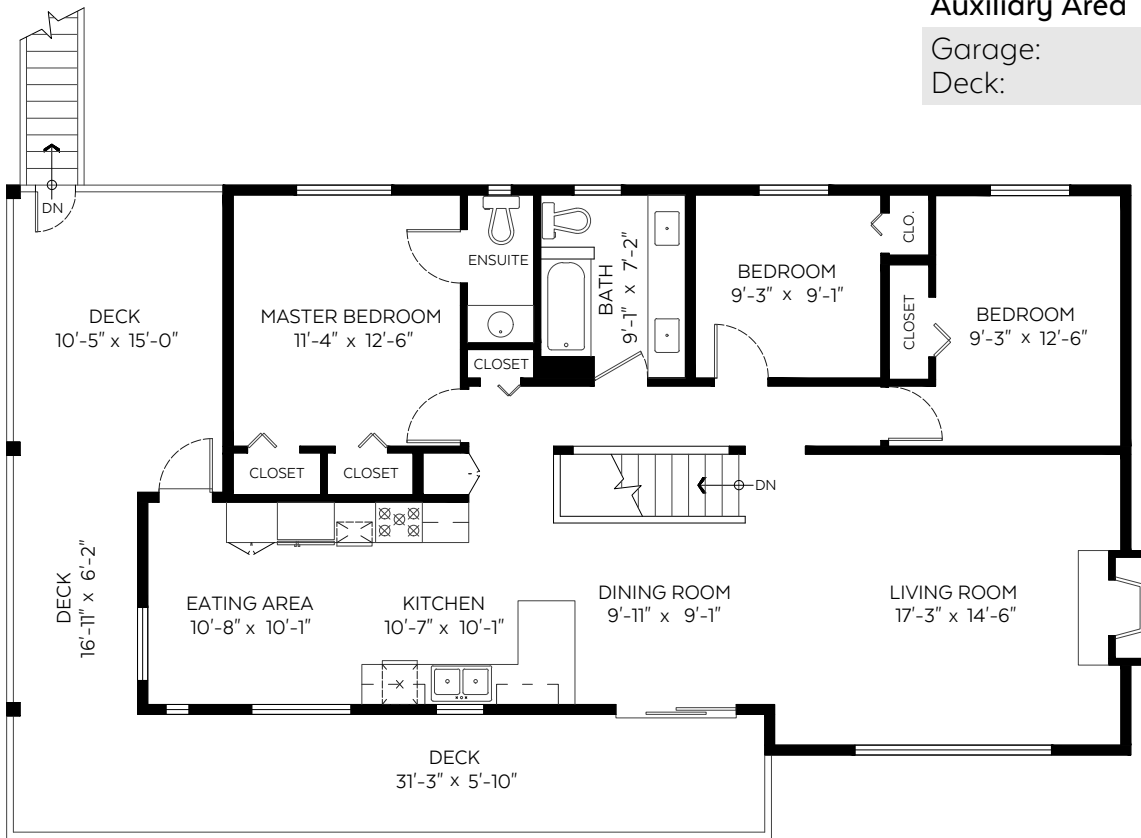

Willi Isaak

604.861.4663

Royal LePage West

willi@shaw.ca

www.willisaak.com

18899 120B Avenue,
Pitt Meadows, B.C.

Main Floor:	1,276 sq.ft.
Lower Floor:	1,185 sq.ft.
Total:	2,461 sq.ft.

Auxiliary Area

Garage:	289 sq.ft.
Deck:	473 sq.ft.

Main Floor Plan
Floor Area: 1,276 sq.ft

Lower Floor Plan
Floor Area: 1,185 sq.ft

Measured on: June 29, 2017