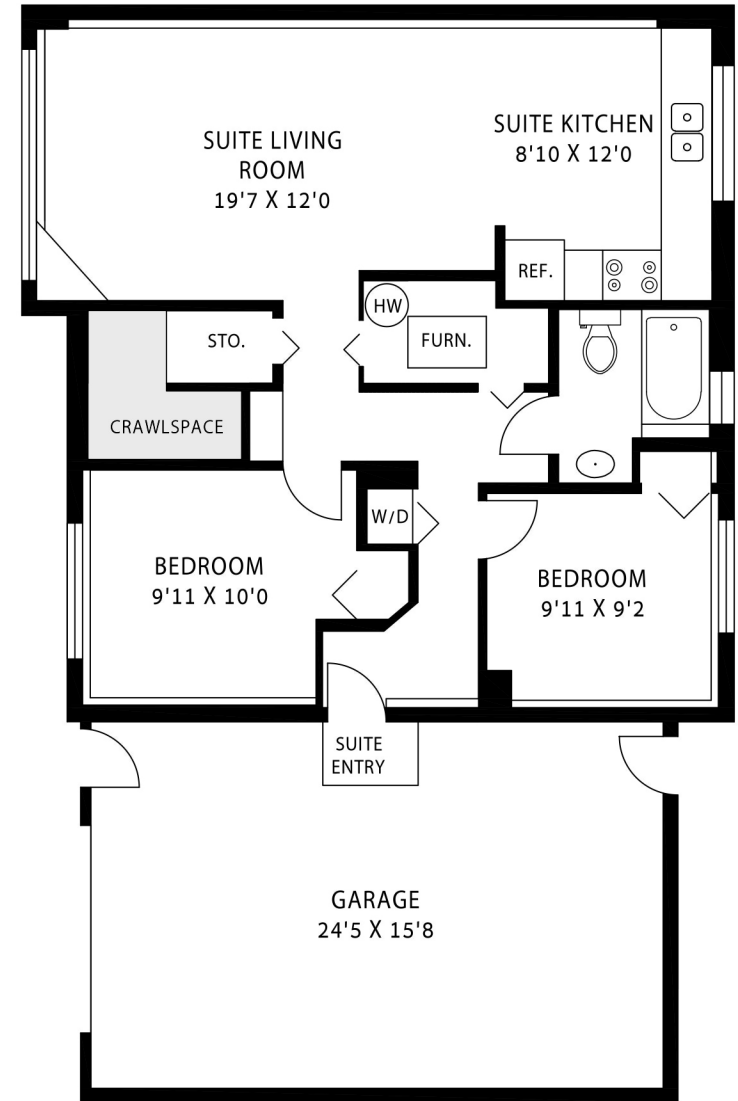

designed to move you

604-939-6666
jeff@jeffgolding.com
www.jeffgolding.com

MAIN FLOOR

MAIN FLOOR	917 sqft
LOWER FLOOR	849 sqft
TOTAL:	1766 sqft
LAUNDRY	59 sqft
COVERED DECK	410 sqft
GARAGE	414 sqft

LOWER FLOOR

THIS FLOORPLAN IS FOR ILLUSTRATION PURPOSES ONLY AND ALL DIMENSIONS SHOULD BE CONSIDERED APPROXIMATE