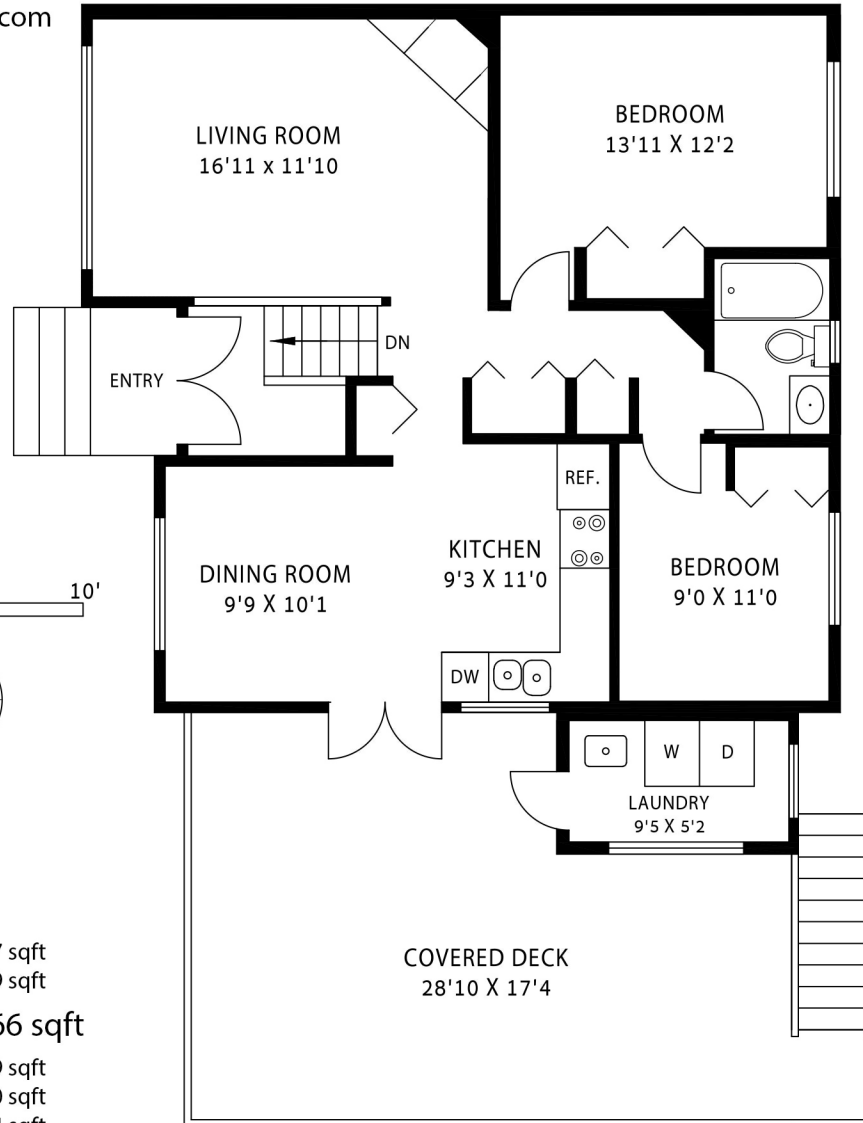

designed to move you

604-939-6666
jeff@jeffgolding.com
www.jeffgolding.com

MAIN FLOOR

MAIN FLOOR	917 sqft
LOWER FLOOR	849 sqft
TOTAL:	1766 sqft
LAUNDRY	59 sqft
COVERED DECK	410 sqft
GARAGE	414 sqft

LOWER FLOOR

THIS FLOORPLAN IS FOR ILLUSTRATION PURPOSES ONLY AND ALL DIMENSIONS SHOULD BE CONSIDERED APPROXIMATE